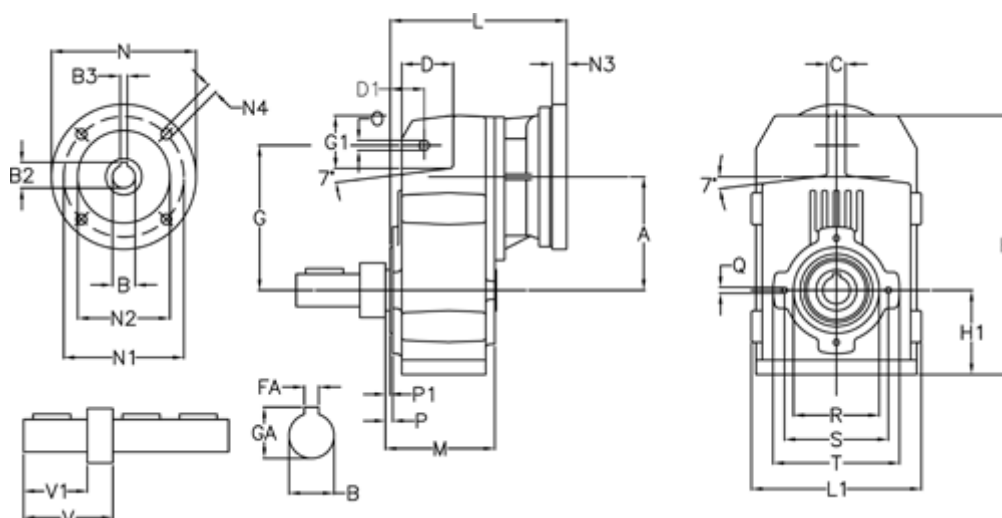

Article number: 29560504891250  
 Description: Shaft mounted gear  
 A513R-48,9-P132B5

## Measures

|            |            |           |            |
|------------|------------|-----------|------------|
| A = 211.30 | FA = 14    | M = 163.0 | Q = M12x19 |
| B = 50     | G = 278    | N = 300   | R = 180    |
| B1 = 38    | G1 = 105.5 | N1 = 265  | S = 215    |
| B2 = 41.3  | GA = 53.5  | N2 = 230  | T = 250    |
| B3 = 10    | H = 479.0  | N4 = 14   | V = 146.5  |
| C = 20     | H1 = 144.0 | O = 22    | V1 = 100   |
| D = 93.5   | L = 334.0  | P = 8.5   |            |
| D1 = 65.0  | L1 = 273   | P1 = 4.5  |            |